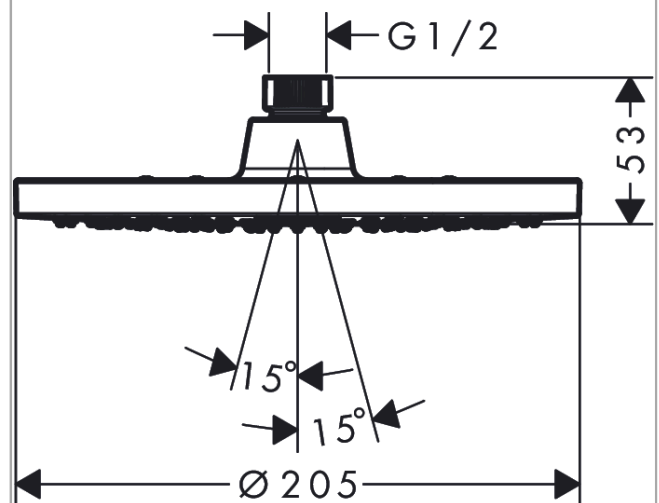

##### product features

- shower head size: 205 mm
- spray type: Rain
- ball-joint: overhead shower angle adjustable
- material spray disc: plastic
- maximum flow rate at 3 bar: 12,4 l/min
- minimum flow pressure: 1 bar
- overhead shower removable for cleaning
- installation: ceiling or wall
- connection thread G ½
- connection dimension: DN15

#### Scale drawing